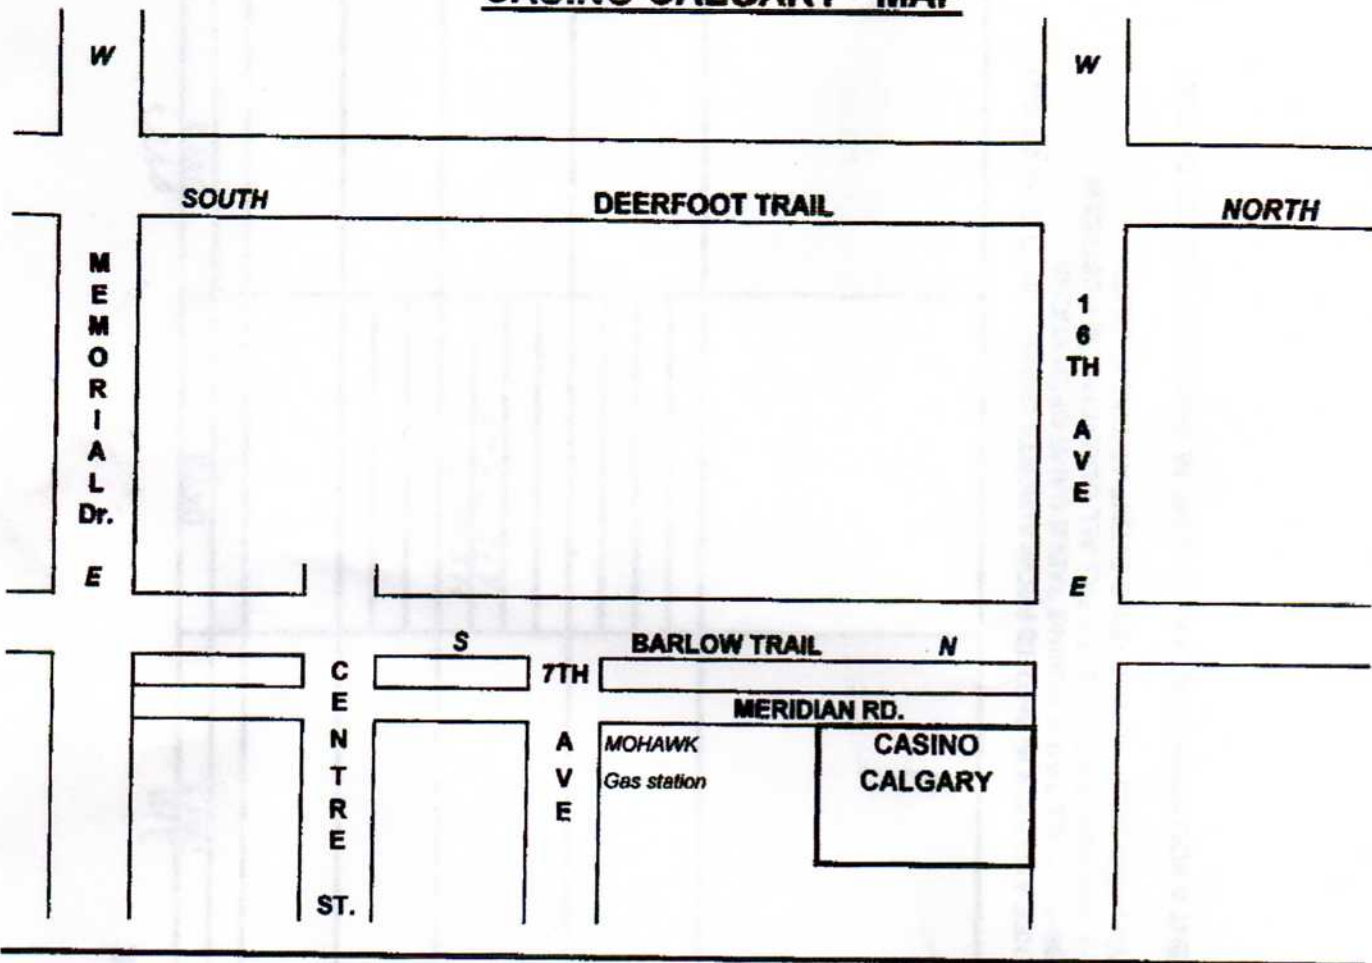

# CASINO CALGARY - MAP

## Coming from the north:

Deerfoot to 16th Avenue NE exit,  
16th Avenue NE to Barlow Trail South exit,  
1st set of lights is 7th Avenue, turn left,  
Immediate 1st left is Meridian Road,  
Follow for 7 blocks, we are on right hand side, can't miss us!

## Coming from the south:

Deerfoot to Memorial Drive NE exit,  
Memorial Drive NE to Barlow Trail North exit,  
Barlow Trail North to 7th Avenue lights turn right,  
Immediate 1st left is Meridian Road,  
Follow for 7 blocks, we are on right hand side, can't miss us!