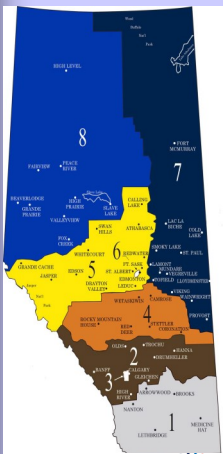

**judo  
alberta**  
THE ALBERTA KODOKAN BLACK BELT ASSOCIATION

### General Information

[www.albertagames.com](http://www.albertagames.com)

Zone 1 – Sunny South  
Zone 2 – Big Country  
Zone 3 - Calgary  
Zone 4 - Parkland

Zone 5 – Black Gold  
Zone 6 - Edmonton  
Zone 7 – North East  
Zone 8 – Peace Country