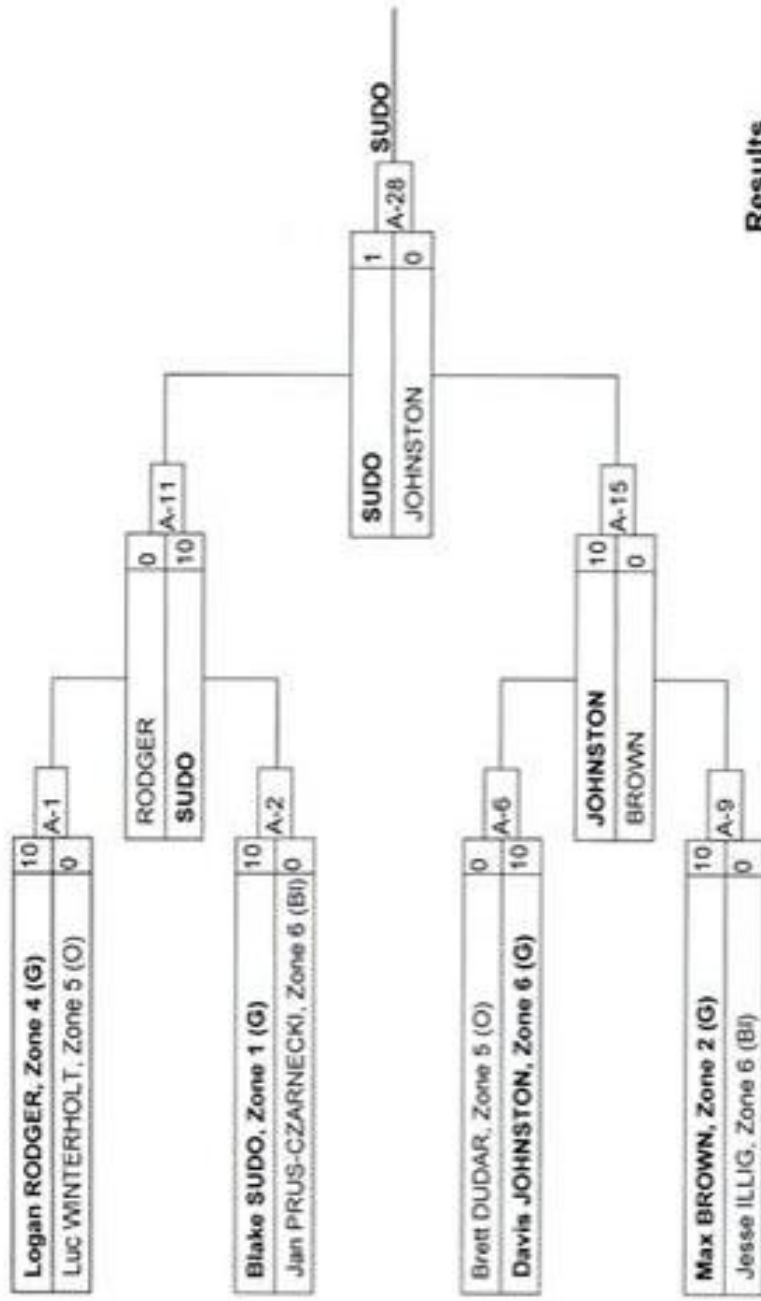

AWG M -55 kg

Results

Pos	Name
1	Blake SUDO, Zone 1 (G)
2	Davis JOHNSTON, Zone 6 (G)
3	~~Max BROWN, Zone 2 (G)~~
4	Jan PRUS-CZARNECKI, Zone 6 (Bi)