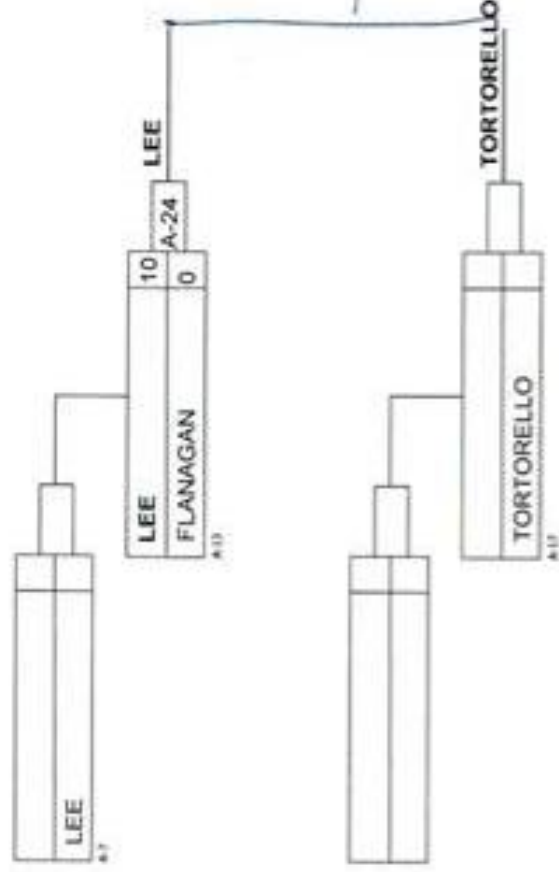

TORTORELLO