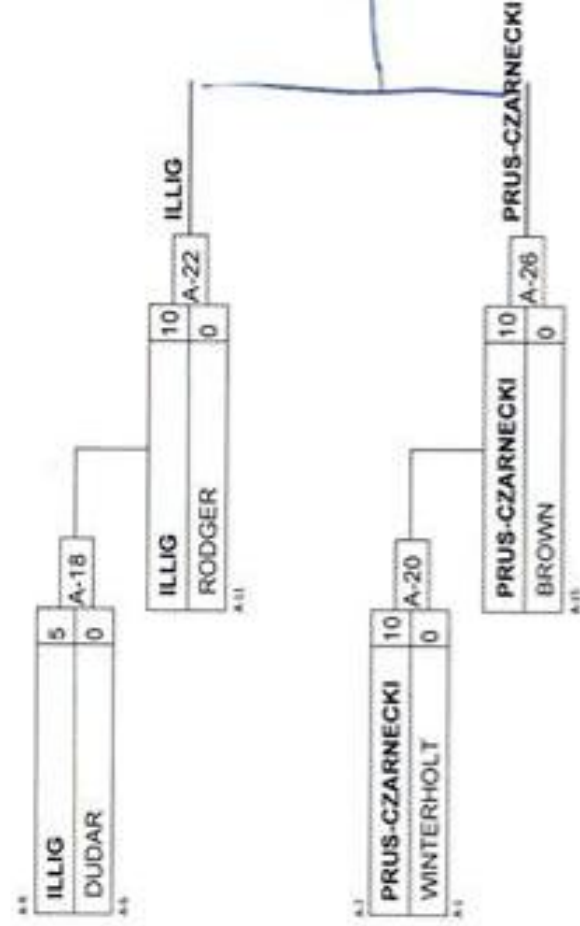

PRUS-CZARNECKI