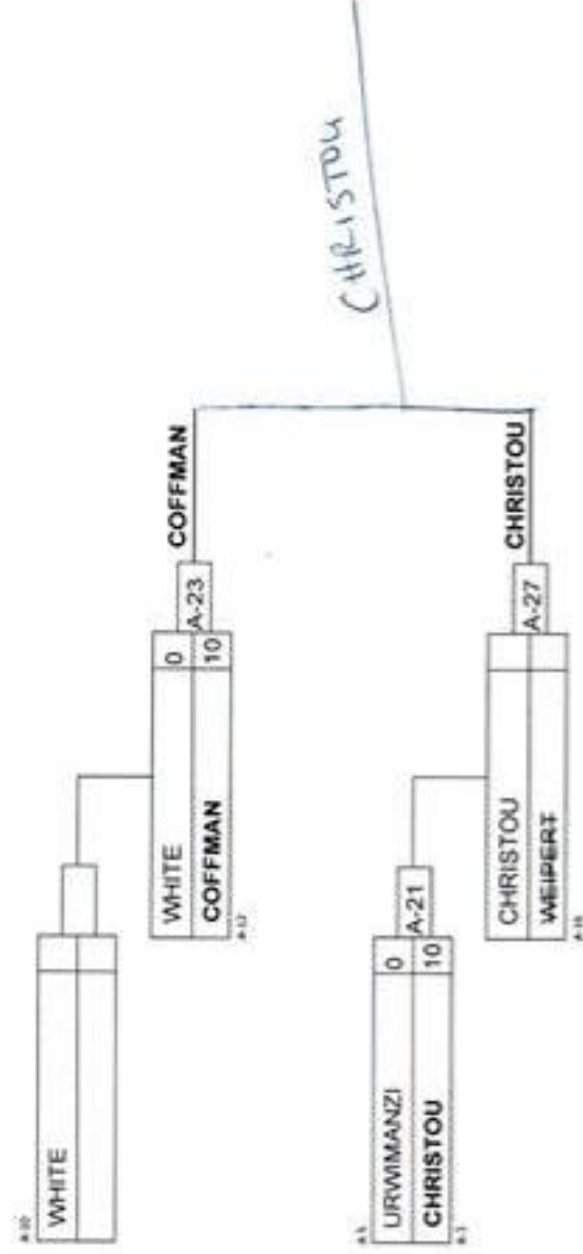

AWG F -52 kg

Results

Pos	Name
1	Kelly POLOWY, Zone 6 (G)
2	Noa KNOBLER, Zone 6 (O)
3	~~Kiyomi COFFMAN, Zone 1 (G)~~
3	Despina CHRISTOU, Zone 3 (Bl)