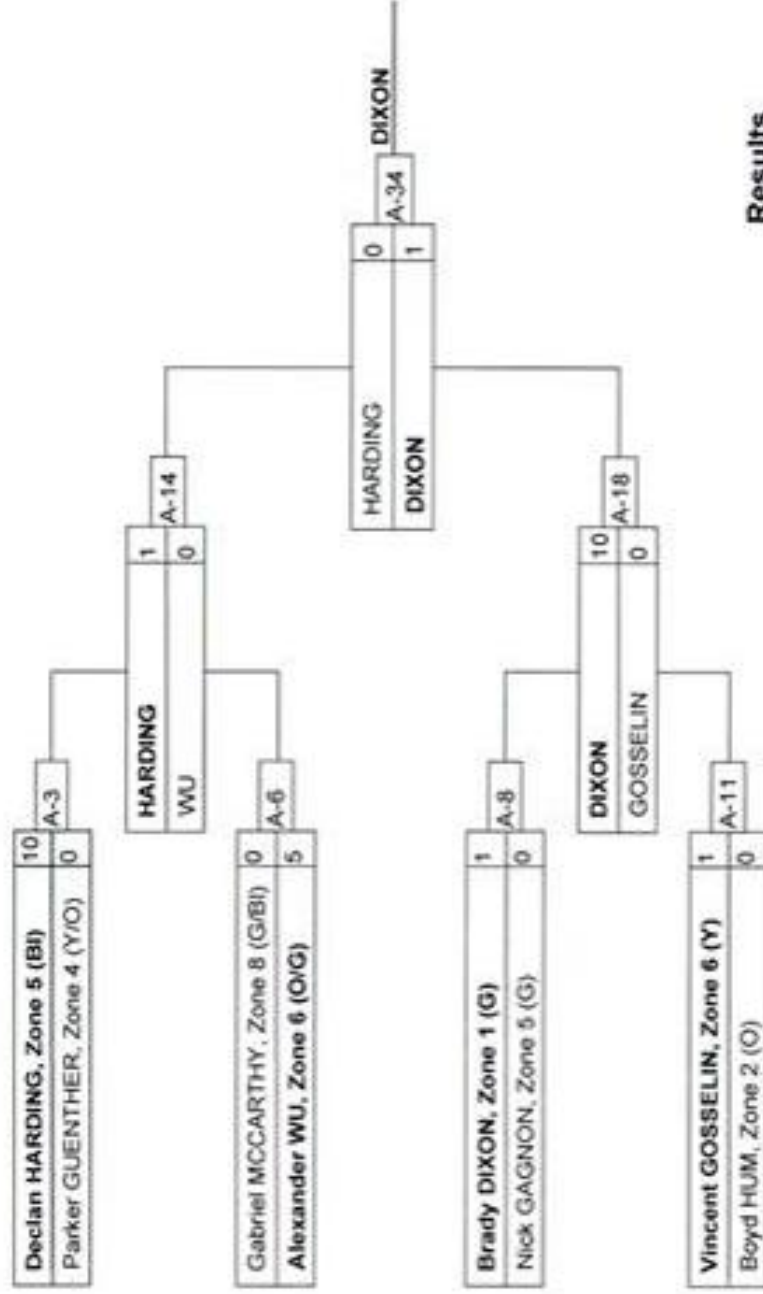

AWG M -50 kg

Results

Pos	Name
1	Brady DIXON, Zone 1 (G)
2	Declan HARDING, Zone 5 (BI)
3	Nick GAGNON, Zone 5 (G)
-3	Gabriel MCCARTHY, Zone 8 (G/BI)