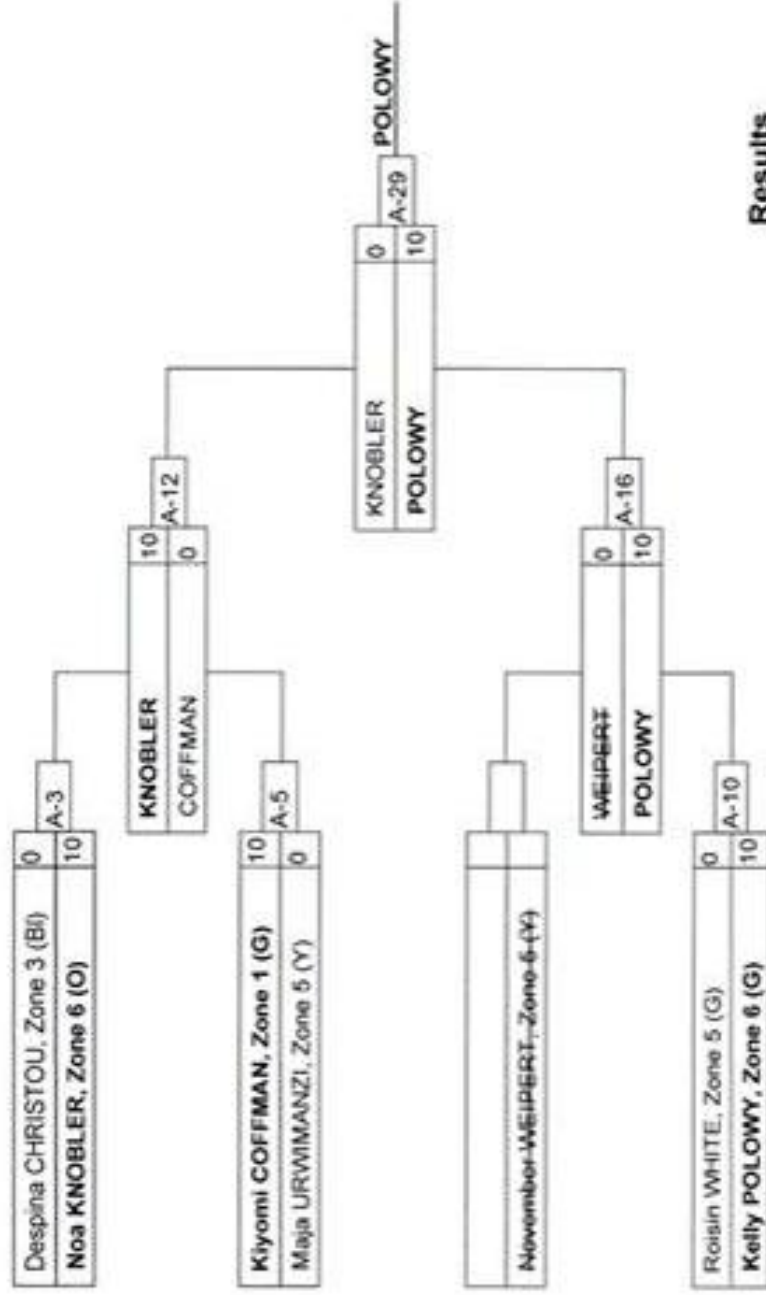

AWG F -52 kg

Results

Pos	Name
1	Kelly POLOWY, Zone 6 (G)
2	Noa KNOBLER, Zone 6 (O)
3	~~Kiyomi COFFMAN, Zone 1 (G)~~
3	Despina CHRISTOU, Zone 3 (Bl)