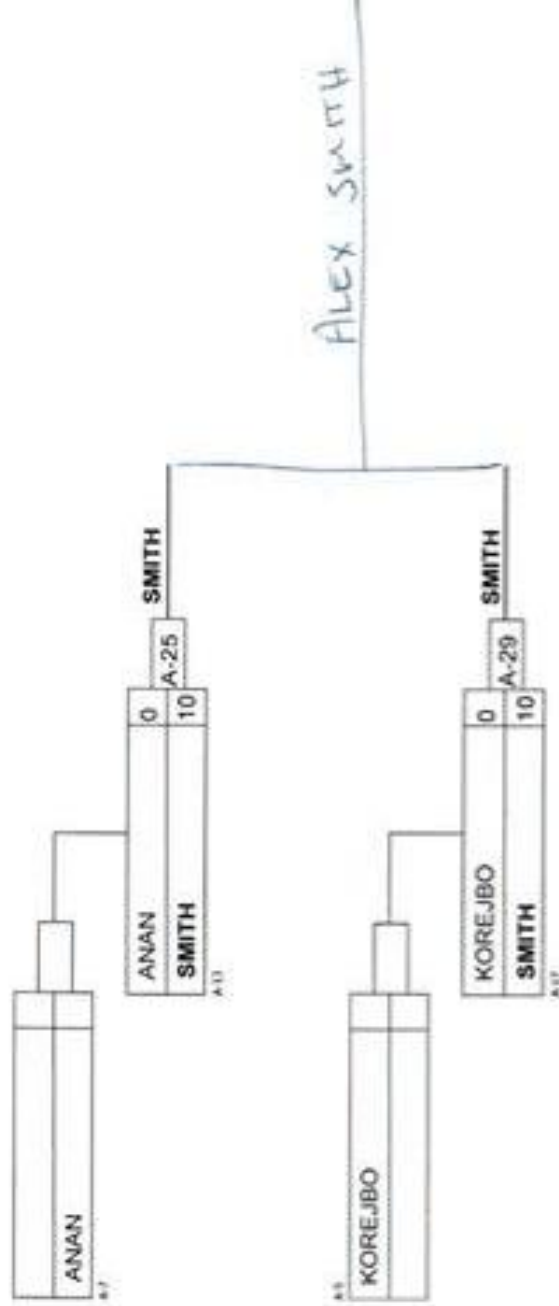

AWG M -45 kg

Results

Pos	Name
1	Seth NOBERT, Zone 5 (O)
2	Ruslan FRANKIV, Zone 6 (G)
3	~~Dean SMITH, Zone 1 (G)~~
3	Alex SMITH, Zone 1 (G)