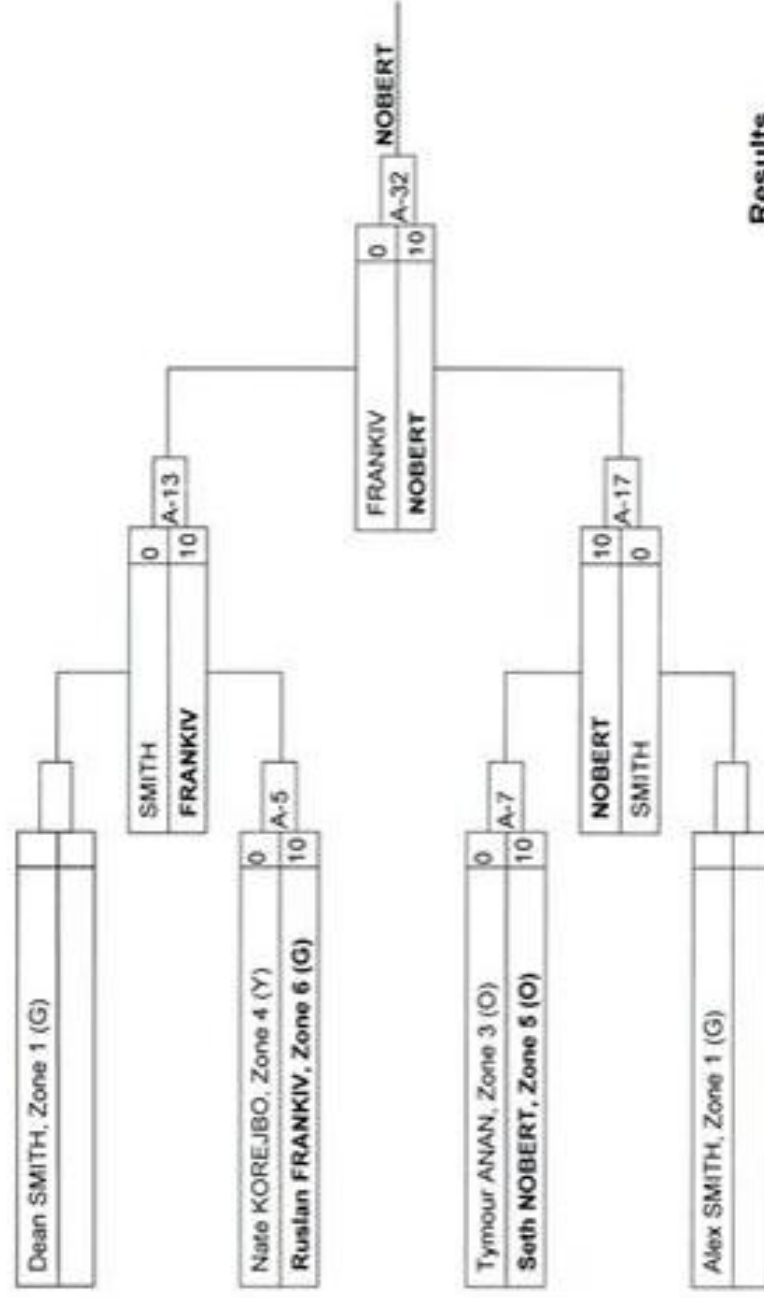

AWG M -45 kg

Results

Pos	Name
1	Seth NOBERT, Zone 5 (O)
2	Ruslan FRANKIV, Zone 6 (G)
3	~~Dean SMITH, Zone 1 (G)~~
3	Alex SMITH, Zone 1 (G)