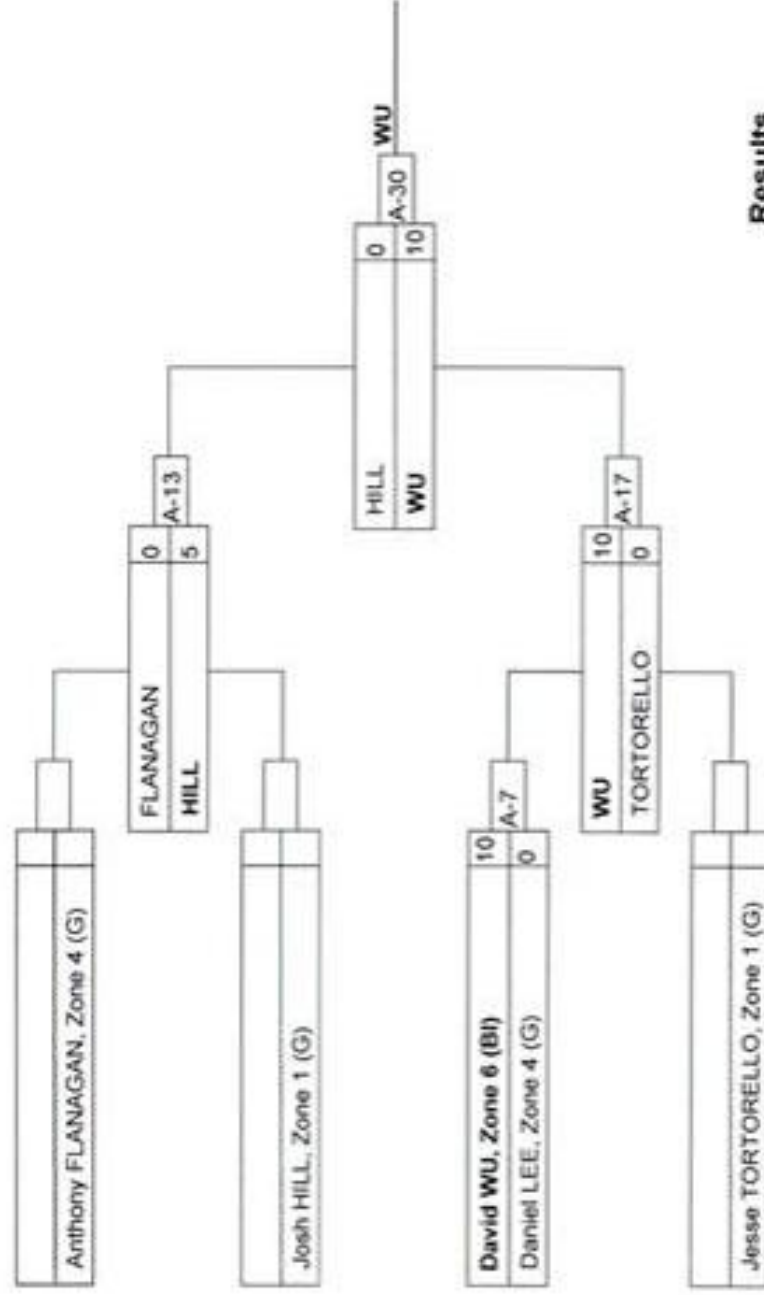

AWG M -60 kg

Results

Pos	Name
1	David WU, Zone 6 (Bf)
2	Josh HILL, Zone 1 (G)
3	~~Daniel LEE, Zone 4 (G)~~
3	Jesse TORTORELLO, Zone 1 (G)