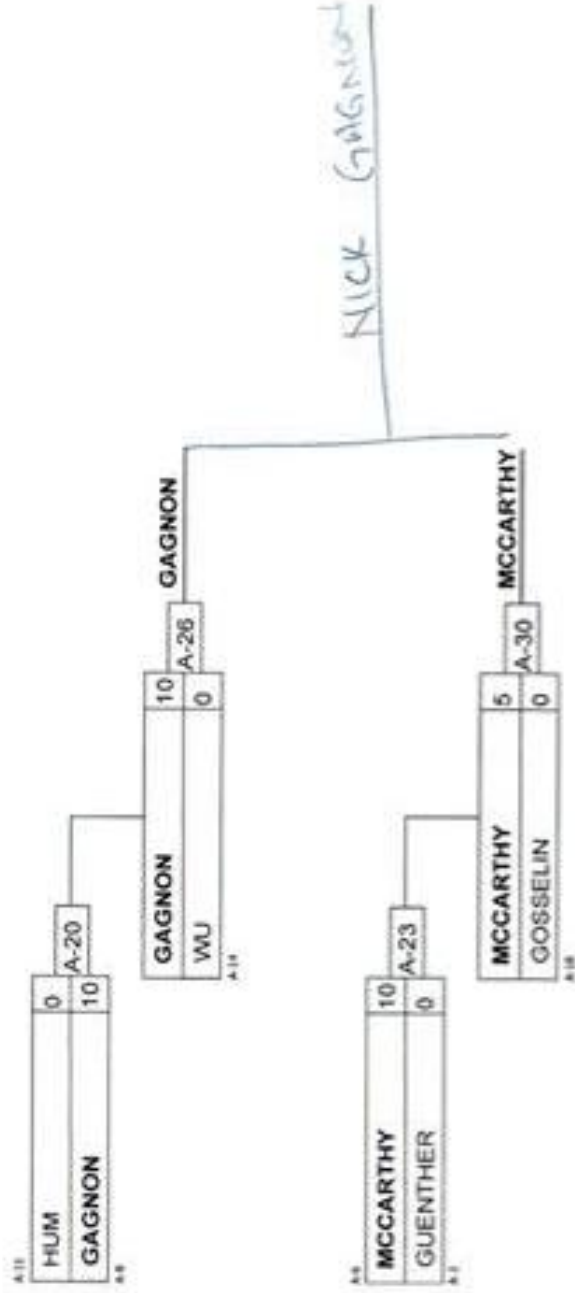

AWG M -50 kg

Results

Pos	Name
1	Brady DIXON, Zone 1 (G)
2	Declan HARDING, Zone 5 (BI)
3	Nick GAGNON, Zone 5 (G)
-3	Gabriel MCCARTHY, Zone 8 (G/BI)